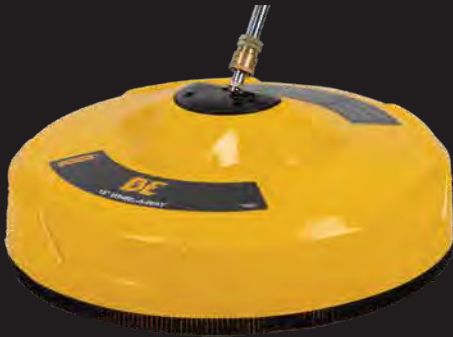

15" WHIRL-A-WAY

Max PSI: 3,500
Max GPM: 3.0
2 x 25° 015 Nozzles
Part # 85.403.000

\$34⁹⁹

16" UNDER CAR WATER BROOM

Max PSI: 4,000
Max GPM: 8.0
4 Nozzles
Part # 85.400.062

\$27⁹⁹

25 FT THERMOPLASTIC HIGH PRESSURE HOSE

Max PSI: 3,200
Max Temp: 60°C/140°F
1/4" Inside Diameter
Part # 85.225.229P

\$7⁹⁹

GUTTER CLEANER

Quick Connect Fittings
Eliminates swinging when cleaning gutters
Part # 85.400.007

\$3⁹⁹

24 FT TELESCOPING WAND

Max PSI: 4,000 Max GPM: 8.0 Max Temp: 93°C/200°F

Part # 85.206.424L

\$75